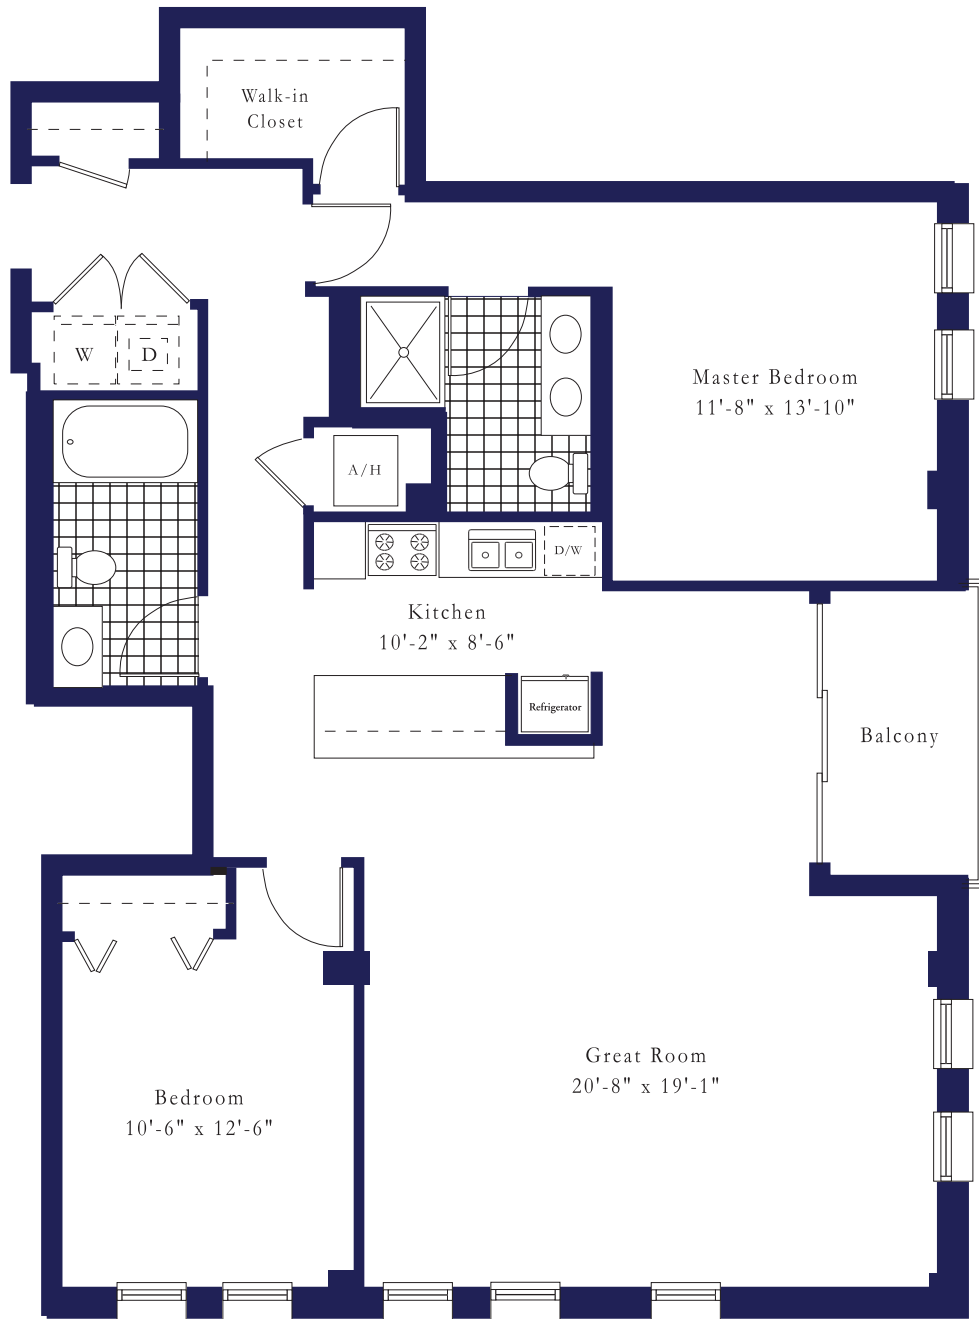

Plan J

2 Bedroom / 2 Bath
1,351 Sq. Ft.

Plans, pricing and specifications are subject to change without notice.