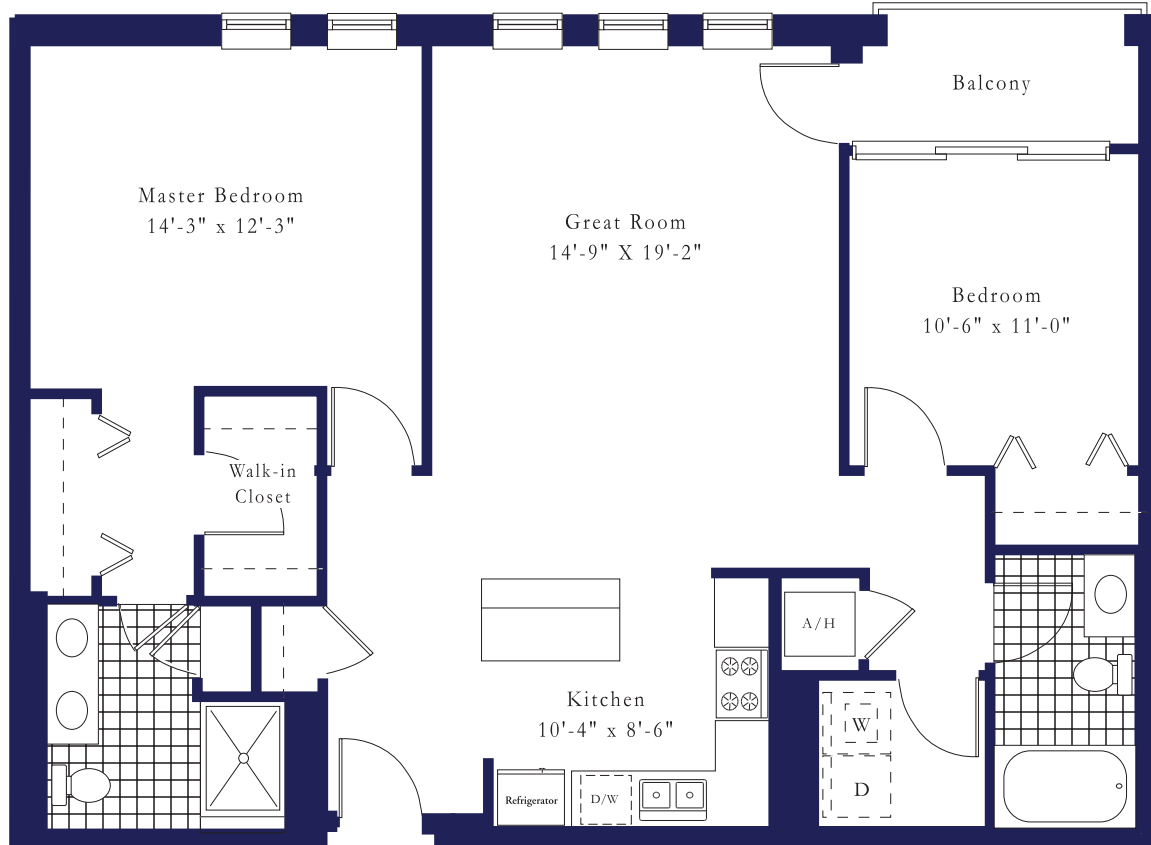

# Plan H

## 2 Bedroom / 2 Bath

### 1,163 Sq. Ft.

Plans, pricing and specifications are subject to change without notice.