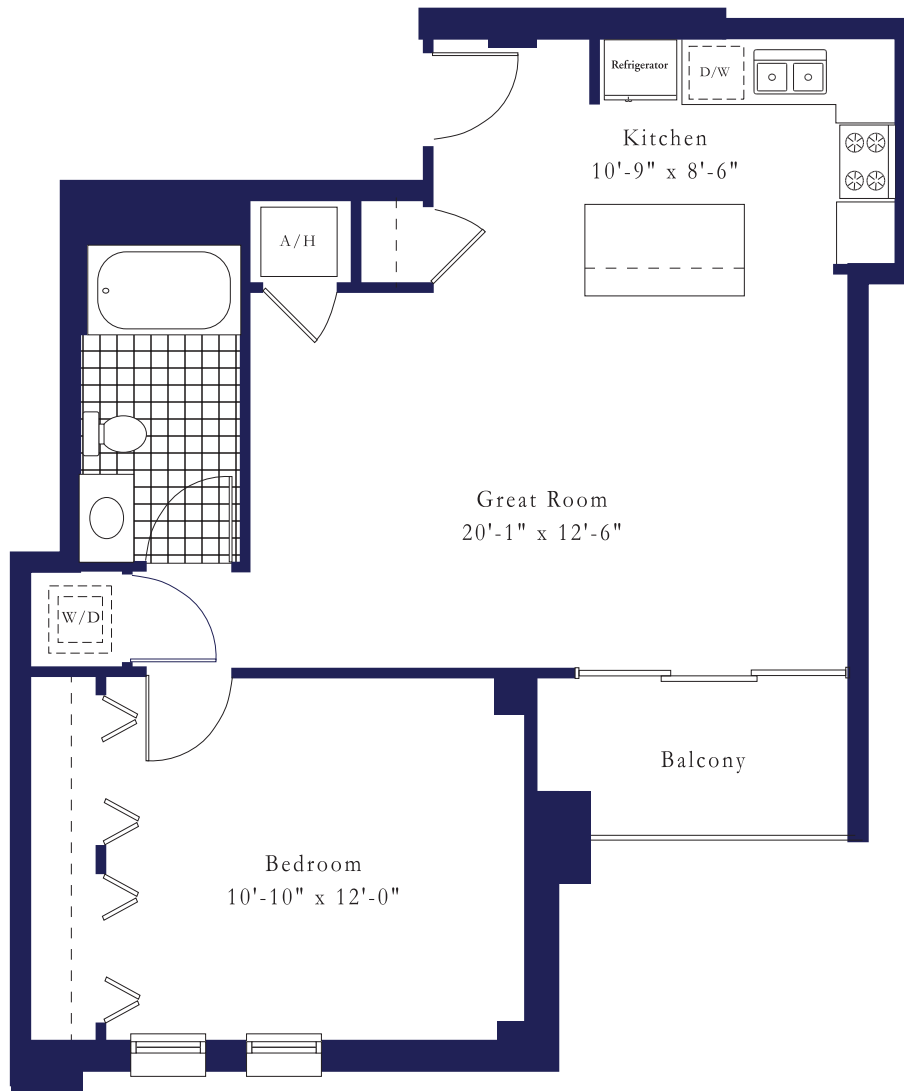

Plan G

1 Bedroom / 1 Bath
760 Sq. Ft.

Plans, pricing and specifications are subject to change without notice.