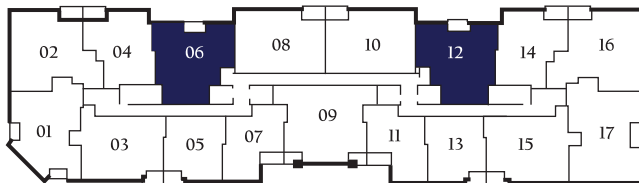

Plan F

2 Bedroom / 2 Bath
1,171 Sq. Ft.

Plans, pricing and specifications are subject to change without notice.