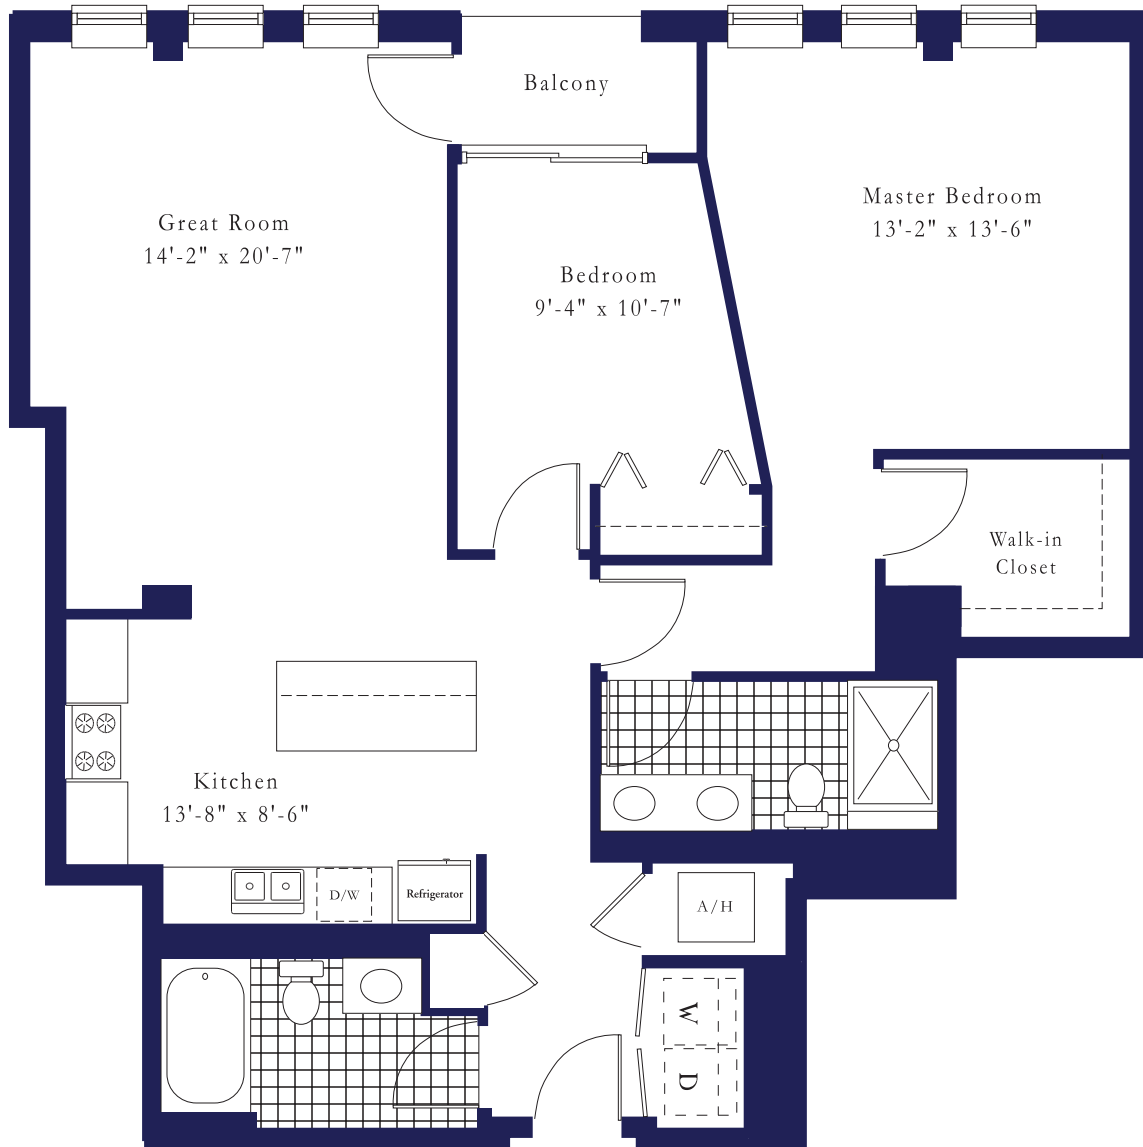

Plan F

2 Bedroom / 2 Bath
1,171 Sq. Ft.

Plans, pricing and specifications are subject to change without notice.