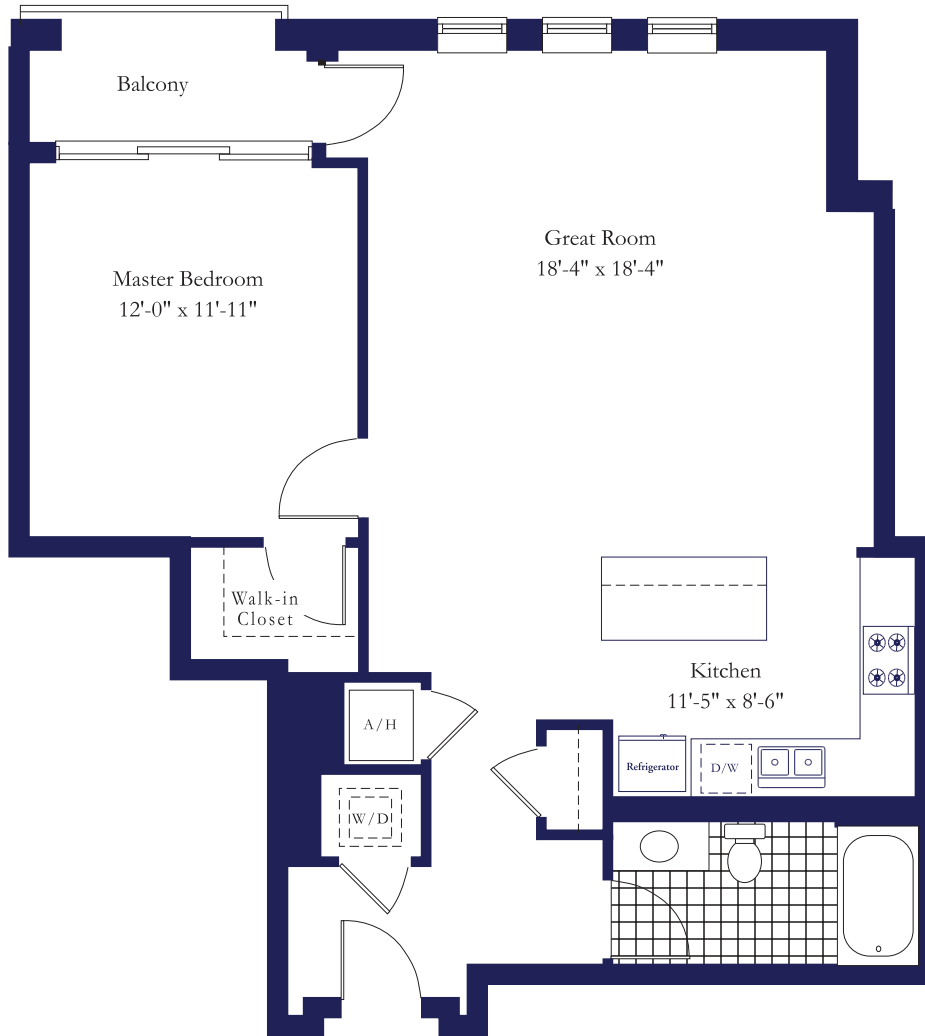

# Plan D

1 Bedroom / 1 Bath  
935 Sq. Ft.

Plans, pricing and specifications are subject to change without notice.