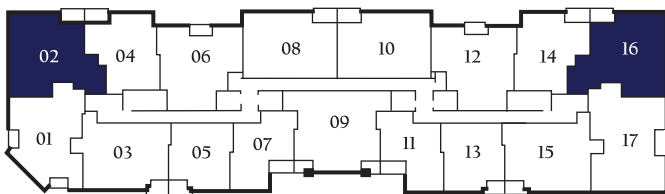

Plan B

2 Bedroom / 2 Bath
1,290 Sq. Ft.

Plans, pricing and specifications are subject to change without notice.