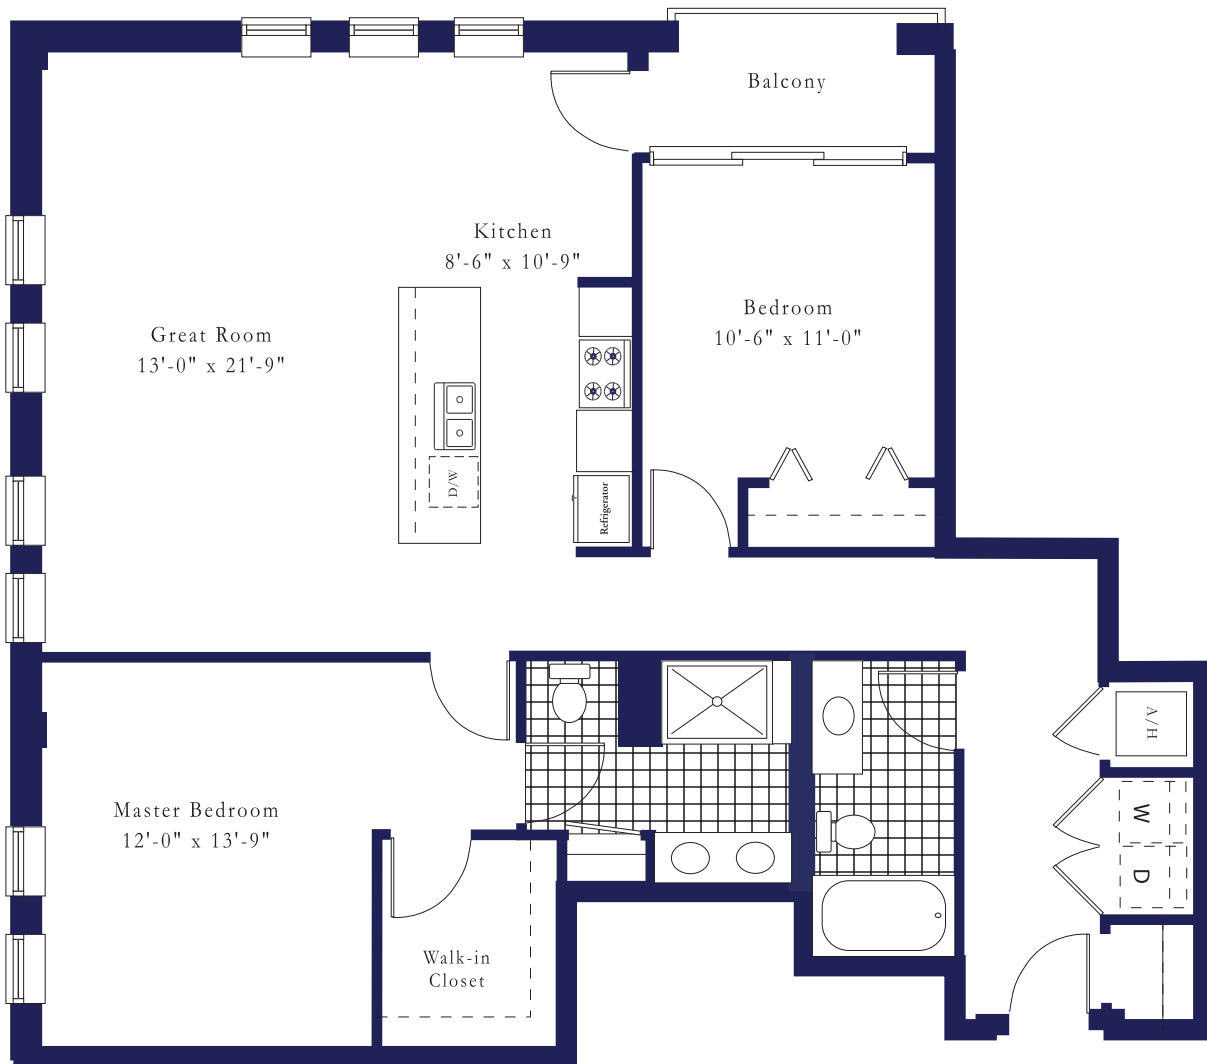

Plan B

2 Bedroom / 2 Bath
1,290 Sq. Ft.

Plans, pricing and specifications are subject to change without notice.