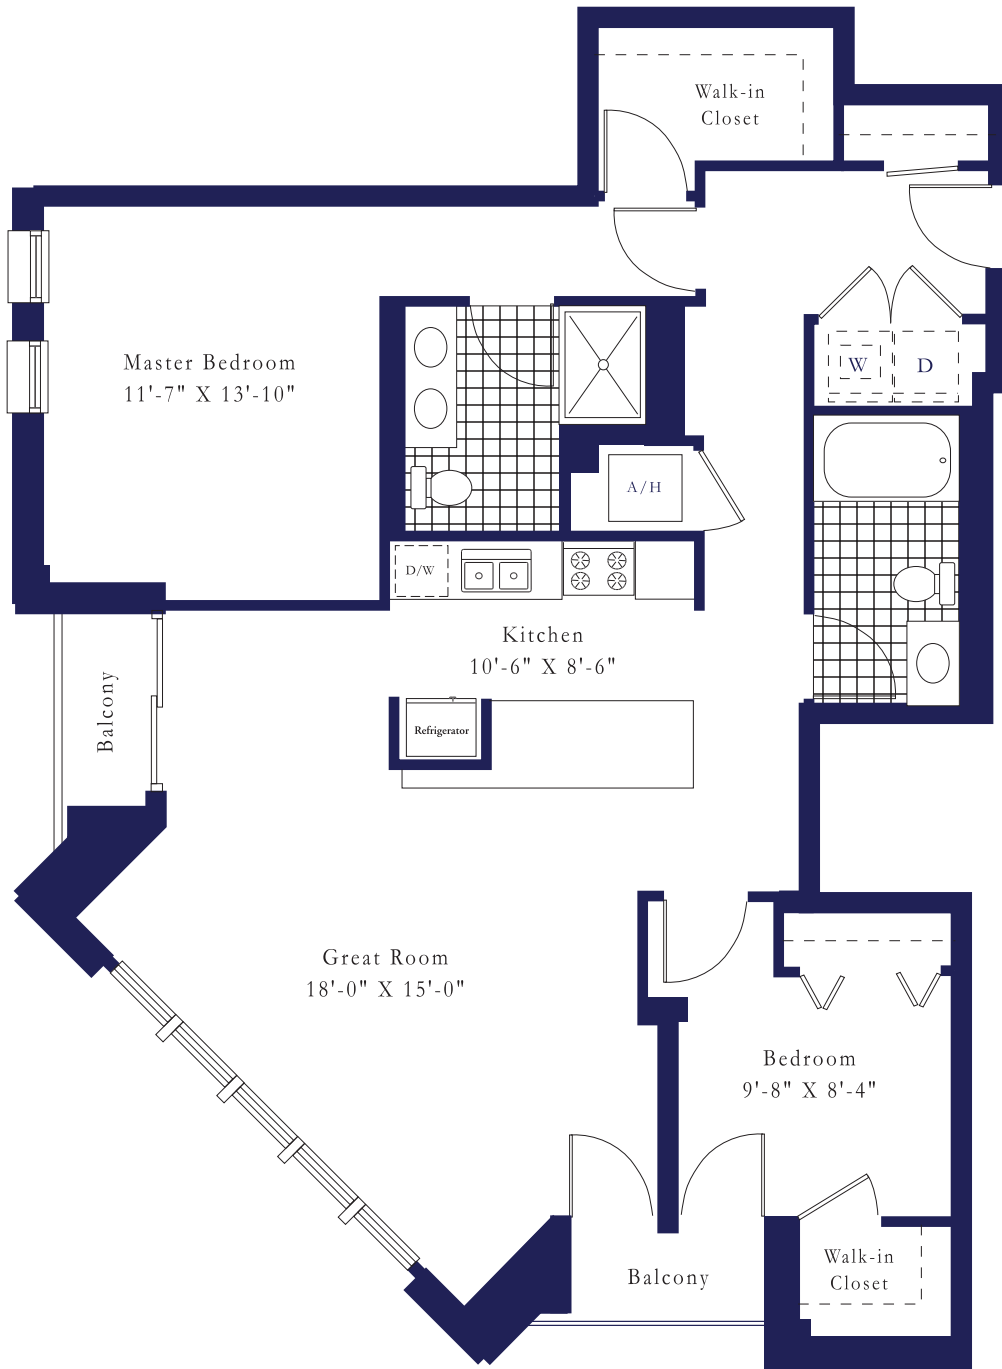

Plan A

2 Bedroom / 2 Bath

1,241 Sq. Ft.

Plans, pricing and specifications are subject to change without notice.